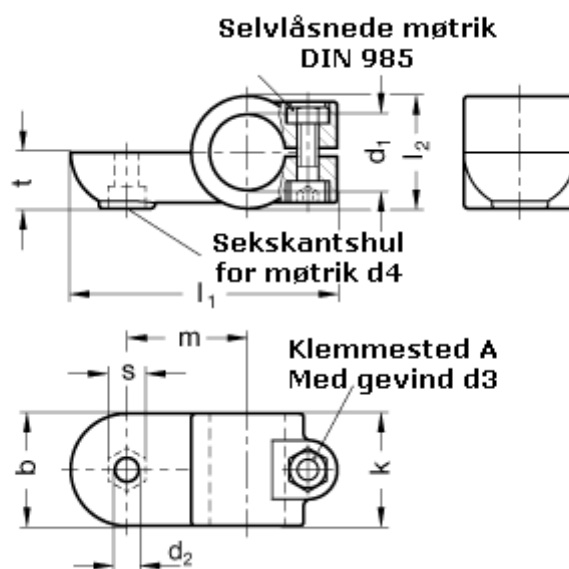

Article number: 20278B42IV2SW

Description: E+G Swivel clamp connector
GN278-B42-IV-2-SW

Measures

$b = 65$	$m = 70$
$d_1 = B42$	$s = 17.0$
$d_2 = 10.5$	$t = 32.5$
$d_3 = M10$	
$d_4 = M10$	
$k = 65$	
$l_1 = 148$	
$l_2 = 65$	